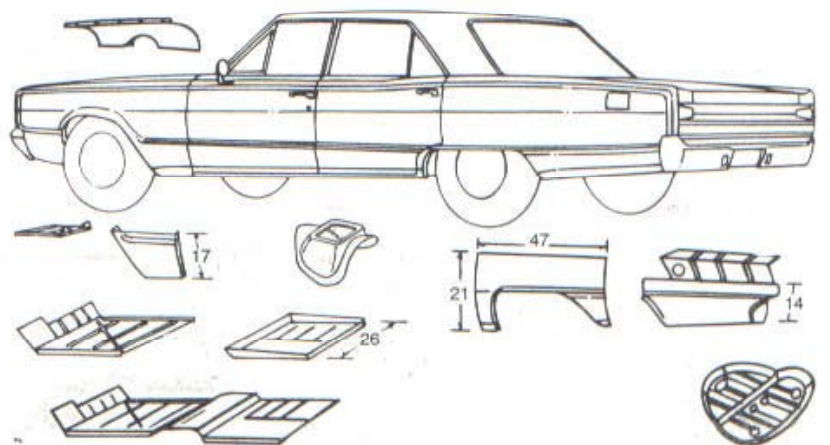

**PO Box 5  
Herman, PA 16039  
PH 724-285-5566  
Fax 724-285-8898**

Not all items available  
for all years and/or models.

**Dodge Coronet 1966-67**

**HIRE THE HIT@MAN.**  
U.S. PATENT NO. 4,758,133

**COMPLETE ALIGNMENT WITH THE HIT@MAN. OPTICAL ALIGNMENT SYSTEM**