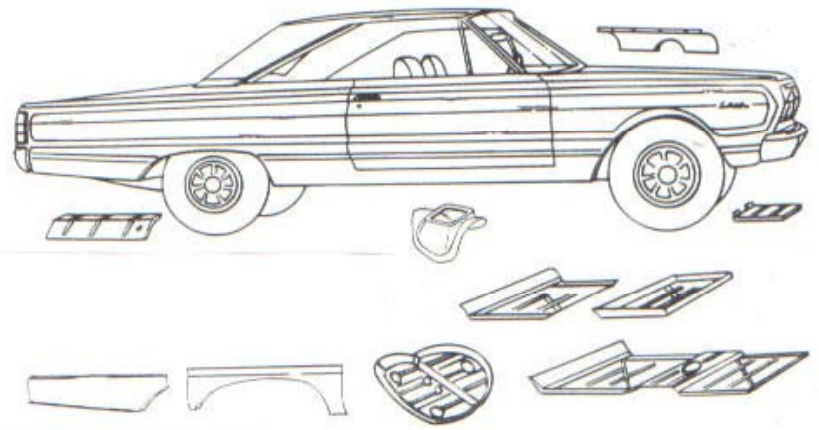

**PO Box 5  
Herman, PA 16039  
PH 724-285-5566  
Fax 724-285-8898**

Not all items available  
for all years and/or models.

**Dodge Coronet 1966-67**

**HIRE THE HIT@MAN.**  
U.S. PATENT NO. 4,758,133

**COMPLETE ALIGNMENT WITH THE HIT@MAN. OPTICAL ALIGNMENT SYSTEM**