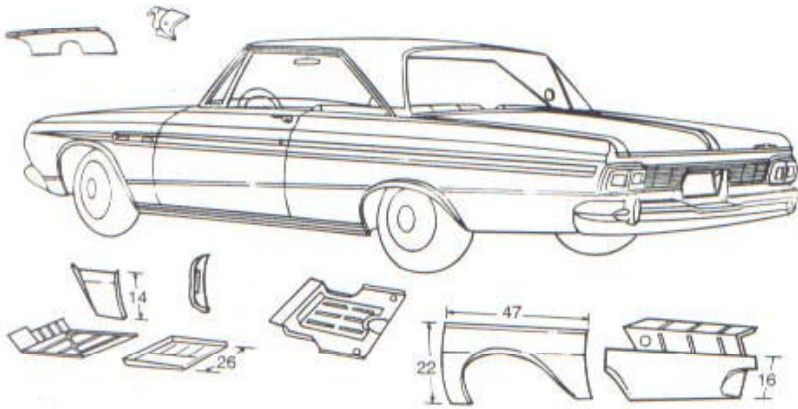

**Dodge
& Plymouth**

Plymouth Belvedere/Satellite 1966-67

**Kramer Automotive
Specialties**

**PO Box 5
Herman, PA 16039
PH 724-285-5566
Fax 724-285-8898**

Not all items available
for all years and/or models.